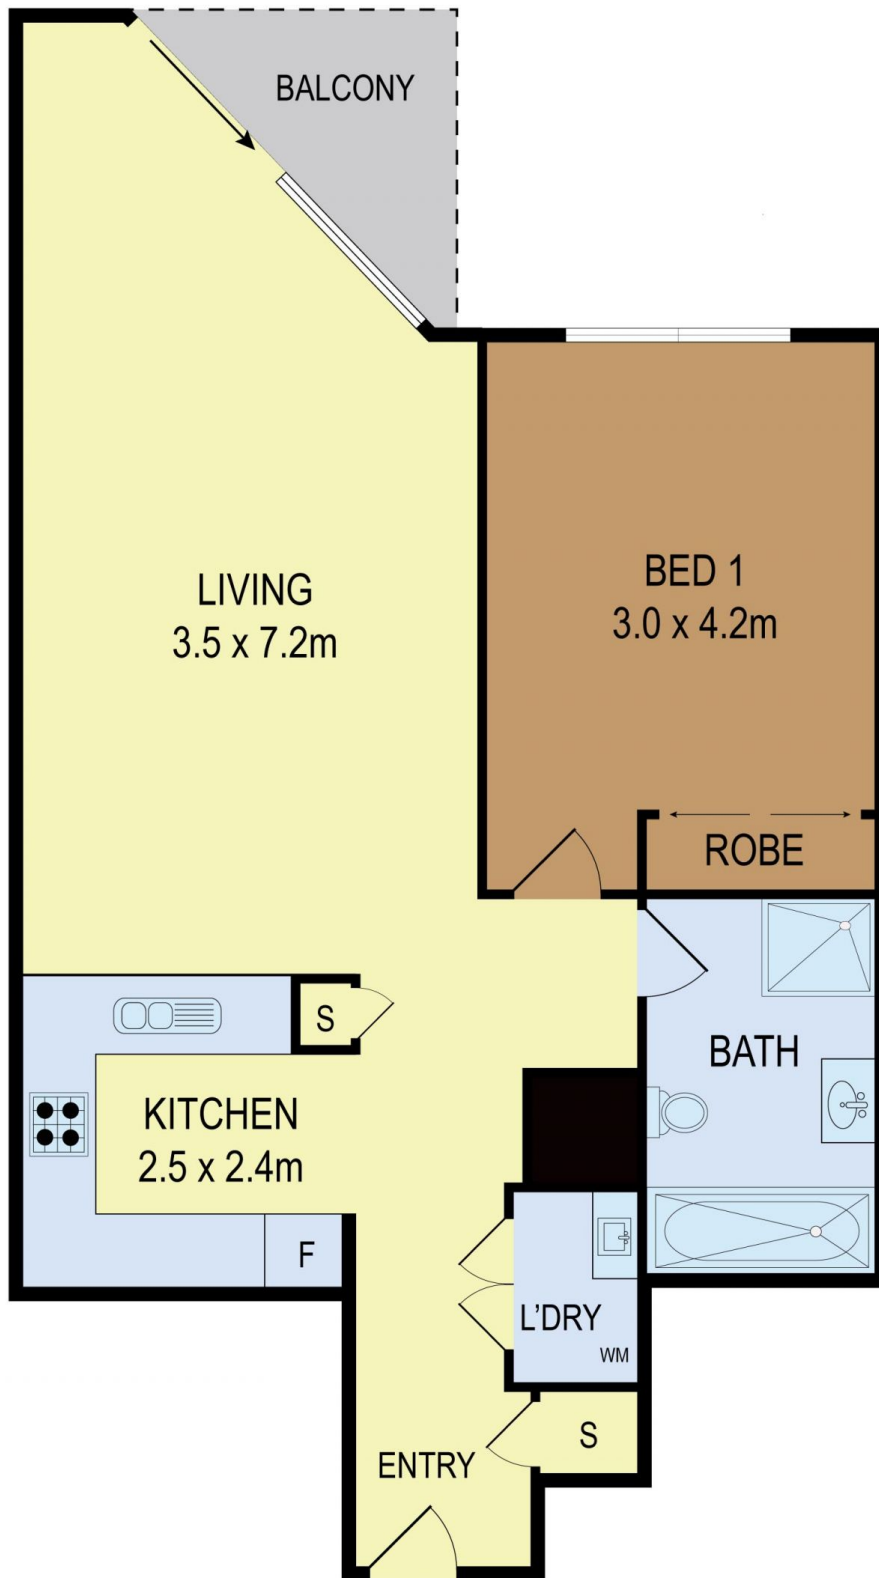

All information contained herein is gathered from all sources we believe to be reliable. However we cannot guarantee its accuracy and interested parties should rely on their own enquiries.