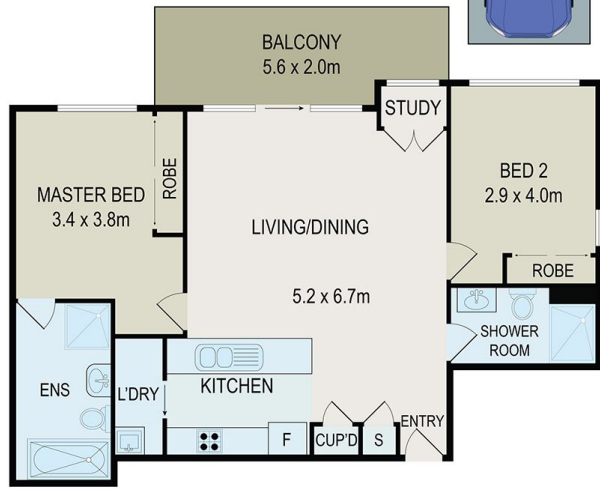

f CampaignPROS

116/20 Epping Park, Drive Epping