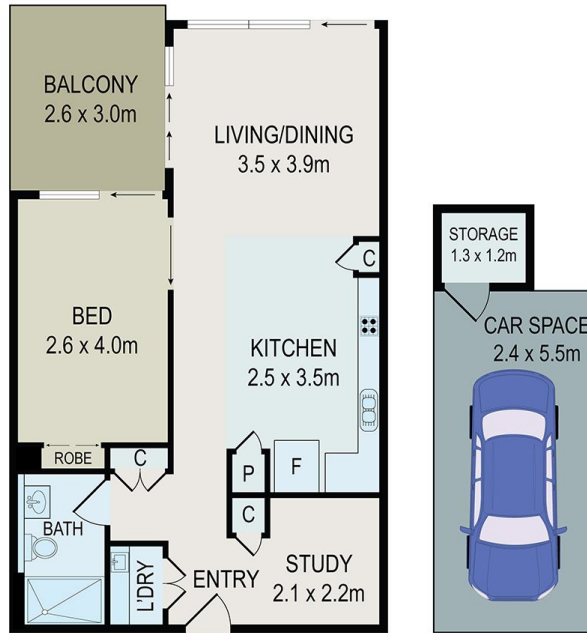

HUALEI PROPERTIES

f CampaignPROS

A1411/1 Network Place, North Ryde