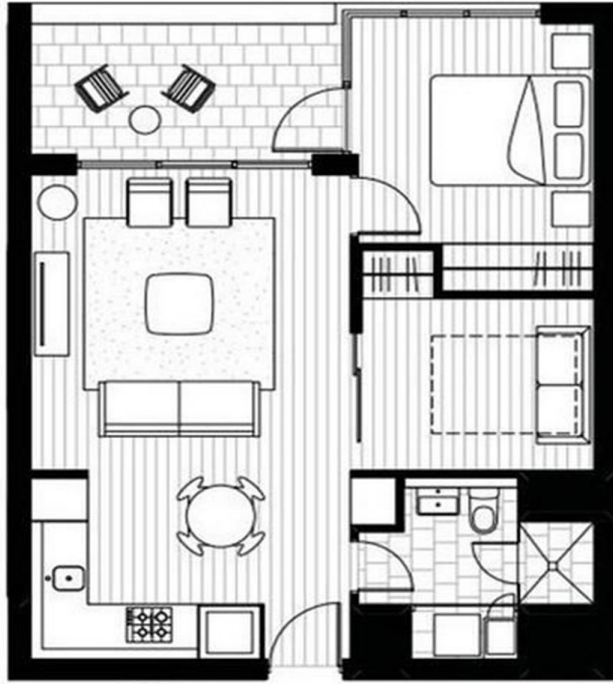

HUALEI PROPERTIES

© 2024 - Hualei Properties

Disclaimer: This advertisement serves as a guide only. Whilst all information has been gathered from sources we deem to be reliable, we do not guarantee the accuracy of this information, nor do we accept responsibility for any action taken by intending purchasers or tenants in relying upon this information.