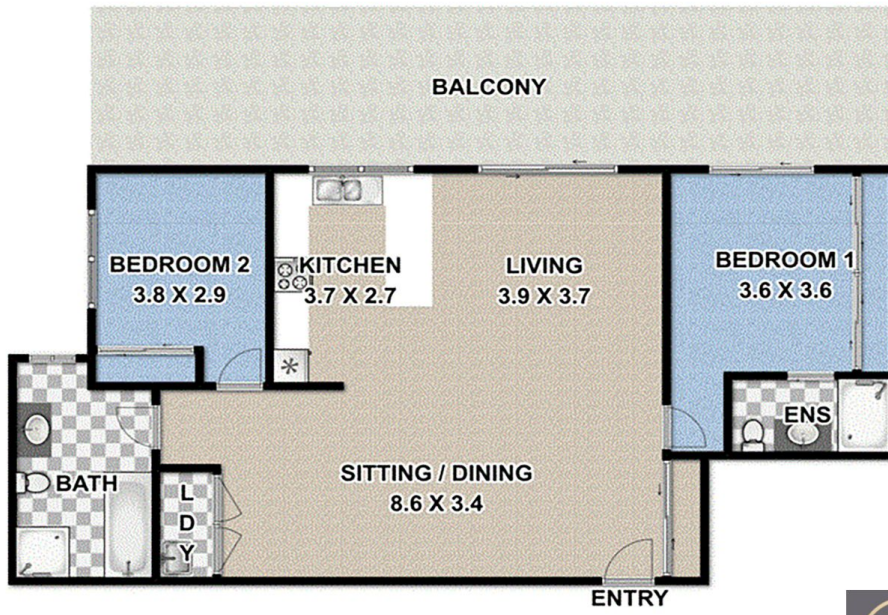

**Anita (Qing Lin) KHEDOORI** HUALEI Rental  
0452 479 868

**HUALEI**  
PROPERTIES

Please feel free to contact Anita at 0452 479 868 for more information and arrange for a private inspection!!

Rear

ENTRY

Front